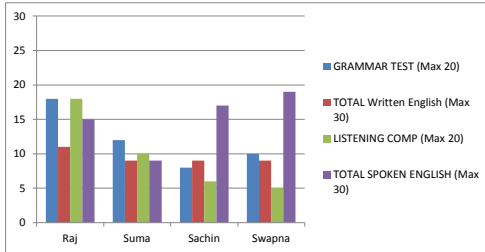

Sectionwise ETSE Score

Total ETSE Score

Legend for ETSE

Expert	> 80	
Proficient	60 to 79	
Trainable	40 to 59	
Inadequate	< 40	