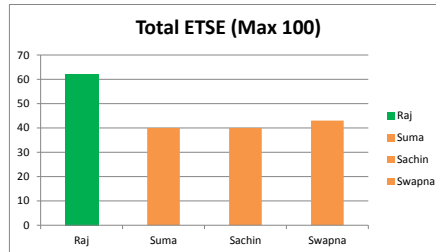

Learning Labs' **BestFit** Assessment report

English Test for Scientists & Engineers (ETSE)														
Sl no	Candidate Name	Login ID	GRAMMAR TEST (Max 20)	Written English Skills (Max 30)			TOTAL Written English (Max 30)	LISTENING COMP (Max 20)	Spoken English Skills (Max 30)			TOTAL SPOKEN ENGLISH (Max 30)	Total ETSE (Max 100)	ETSE Rating
				GRAM & Spelling	COMP & CONTENT	FLYU & STY			Fluency	Grammar	Pronunciation			
1	Raj	UC001	18	5	3	3	11	18	5	5	5	15	62	Proficient
2	Suma	UC002	12	3	3	3	9	10	3	3	3	9	40	Trainable
3	Sachin	UC005	8	3	3	3	9	6	5	7	5	17	40	Trainable
4	Swapna	UC006	10	3	3	3	9	5	5	7	7	19	43	Trainable

Sectionwise ETSE Score

Total ETSE Score

Legend for ETSE

Expert	> 80	
Proficient	60 to 79	
Trainable	40 to 59	
Inadequate	< 40	